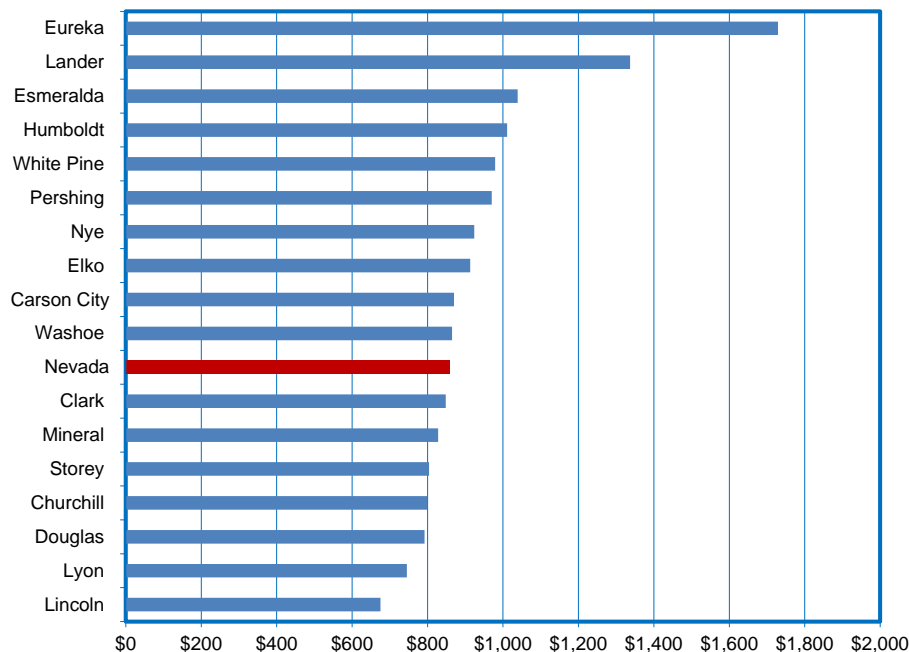

# RESEARCH NOTES

Research & Analysis  
Bureau

Nevada's Premier Source of Workforce & Economic Information and Analysis

County Weekly Wage: Part I  
John Torres and Chelsea Schmitt, Economists

Note: 2015:38  
June 8, 2015

## Eureka/Lander/Esmeralda Pay Highest Weekly Wages in Nevada (Average Weekly Wages; 2014 Quarterly Census of Employment and Wages Data)

- In the Quarterly Census of Employment and Wages (QCEW) Program, the Research and Analysis Bureau collects and compiles employment and wage data for workers covered by Nevada unemployment insurance laws, and federal civilian workers covered by Unemployment Compensation for Federal Employees.
- Overall, Nevada wages average \$860 per week.
- Weekly wages range from \$675 (Lincoln) to \$1,700 (Eureka). Besides Eureka, the only counties with payrolls above \$1,000 per week are Lander, Esmeralda, and Humboldt, at \$1,300, \$1,050, and \$1,000 respectively. This can be attributed to the high concentration of gold ore mining jobs in these counties.
- As for Nevada's major population centers, Clark County (\$850) falls just below the State average, while Carson City (\$870) and Washoe County (\$870) sit right above the average weekly wage for the Silver State.