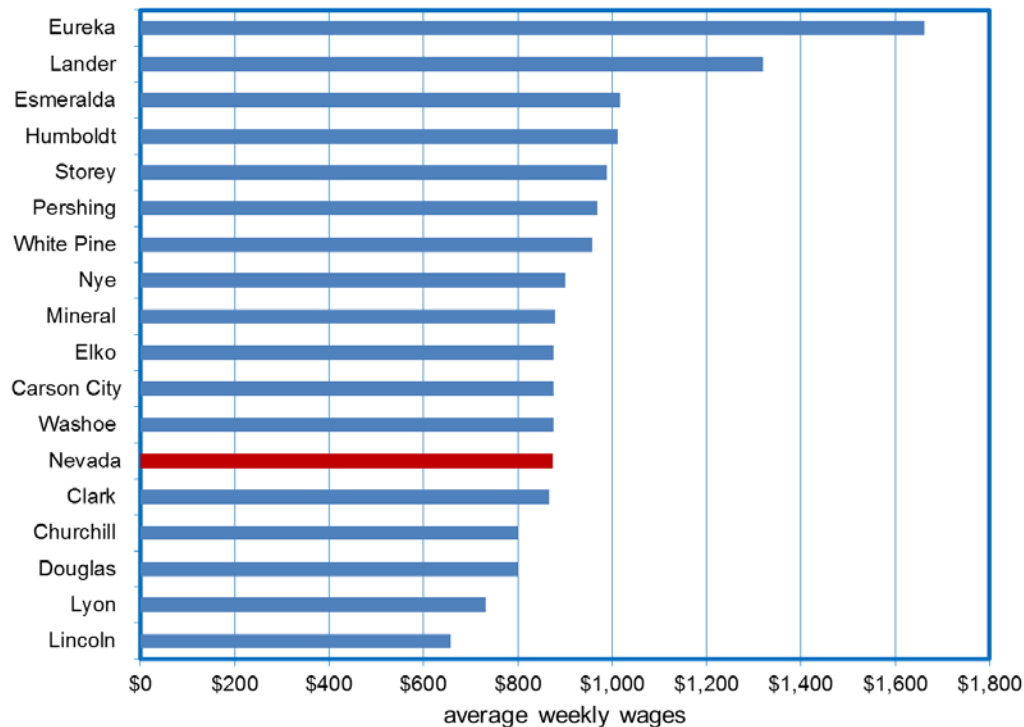

# RESEARCH NOTES

Research & Analysis  
Bureau

Nevada's Premier Source of Workforce & Economic Information and Analysis

County Weekly Wage: Part I  
Tim Wilcox, Economist

Note: 2016:85  
December 12, 2016

## Eureka/Lander/Esmeralda/Humboldt Pay Highest Weekly Wages in Nevada

- In the Quarterly Census of Employment and Wages (QCEW) Program, the Research and Analysis Bureau collects and compiles employment and wage data for workers covered by Nevada unemployment insurance laws, and federal civilian workers covered by Unemployment Compensation for Federal Employees.
- Based upon this information, Nevada wages average \$874 per week.
- Weekly wages range from \$660 (Lincoln) to \$1,660 (Eureka). Besides Eureka, the only counties with payrolls above \$1,000 per week are Lander, Esmeralda, and Humboldt at \$1,320, \$1,020, and \$1,010 respectively. This can be attributed to the high concentration, more than half of total employment, of mining jobs in these counties.
- As for Nevada's major population centers, Clark County (\$870) falls just below the State average. Carson City (\$880) and Washoe County (\$880) sit right above the average weekly wage for the Silver State.