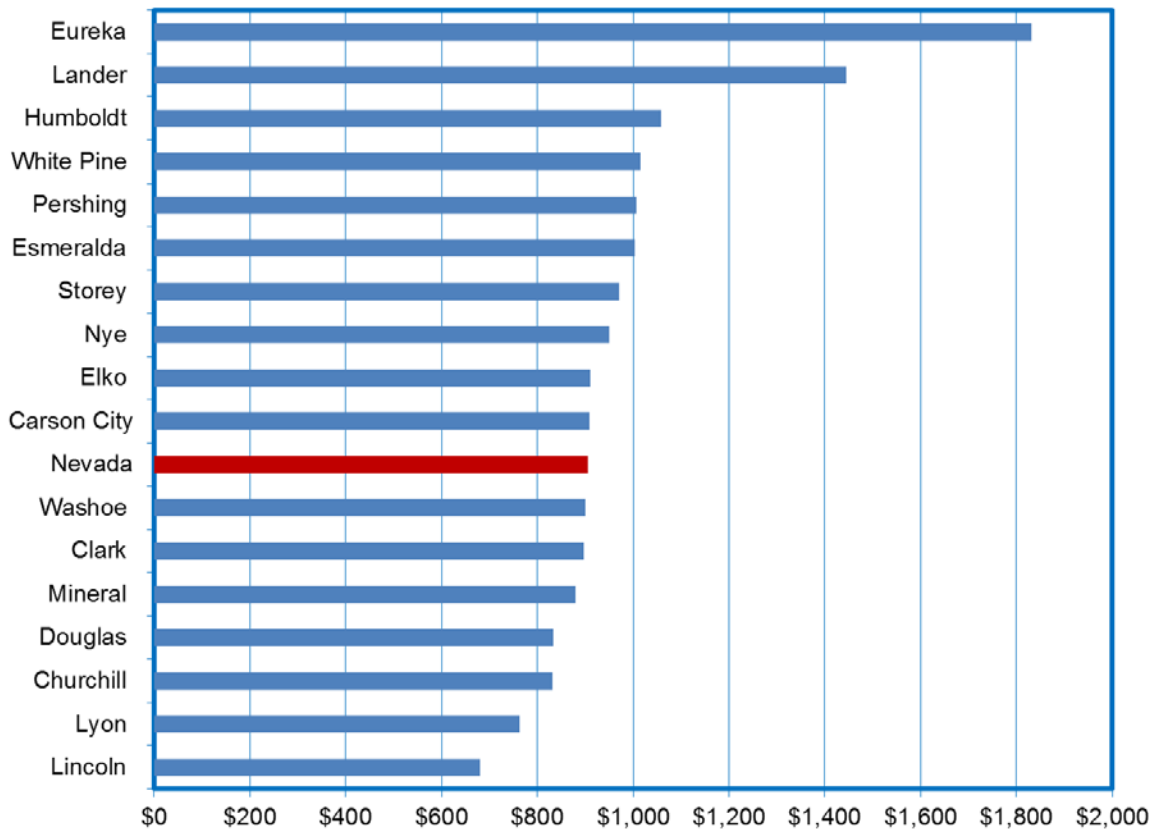

RESEARCH NOTES

Research & Analysis
Bureau

Nevada's Premier Source of Workforce & Economic Information and Analysis

County Weekly Wage: Part I
Tim Wilcox, Economist

Note: 2017:83
June 19, 2017

Eureka/Lander/Humboldt/White Pine Pay Highest Weekly Wages in Nevada

- In the Quarterly Census of Employment and Wages (QCEW) Program, the Research and Analysis Bureau collects and compiles employment and wage data for workers covered by Nevada unemployment insurance laws, and federal civilian workers covered by Unemployment Compensation for Federal Employees.
- Based upon this information, Nevada wages average \$906 per week, as of 2016.
- Weekly wages range from \$680 (Lincoln) to \$1,830 (Eureka). Six counties have payrolls above \$1,000 per week. This can be attributed to the high concentration of mining jobs in these counties (Esmeralda, Eureka, Humboldt, Lander, Pershing, and White Pine).
- As for Nevada's major population centers, Carson City lies above the State average at \$909. Clark County and Washoe County fall slightly below the State average at \$897 and \$901, respectively.